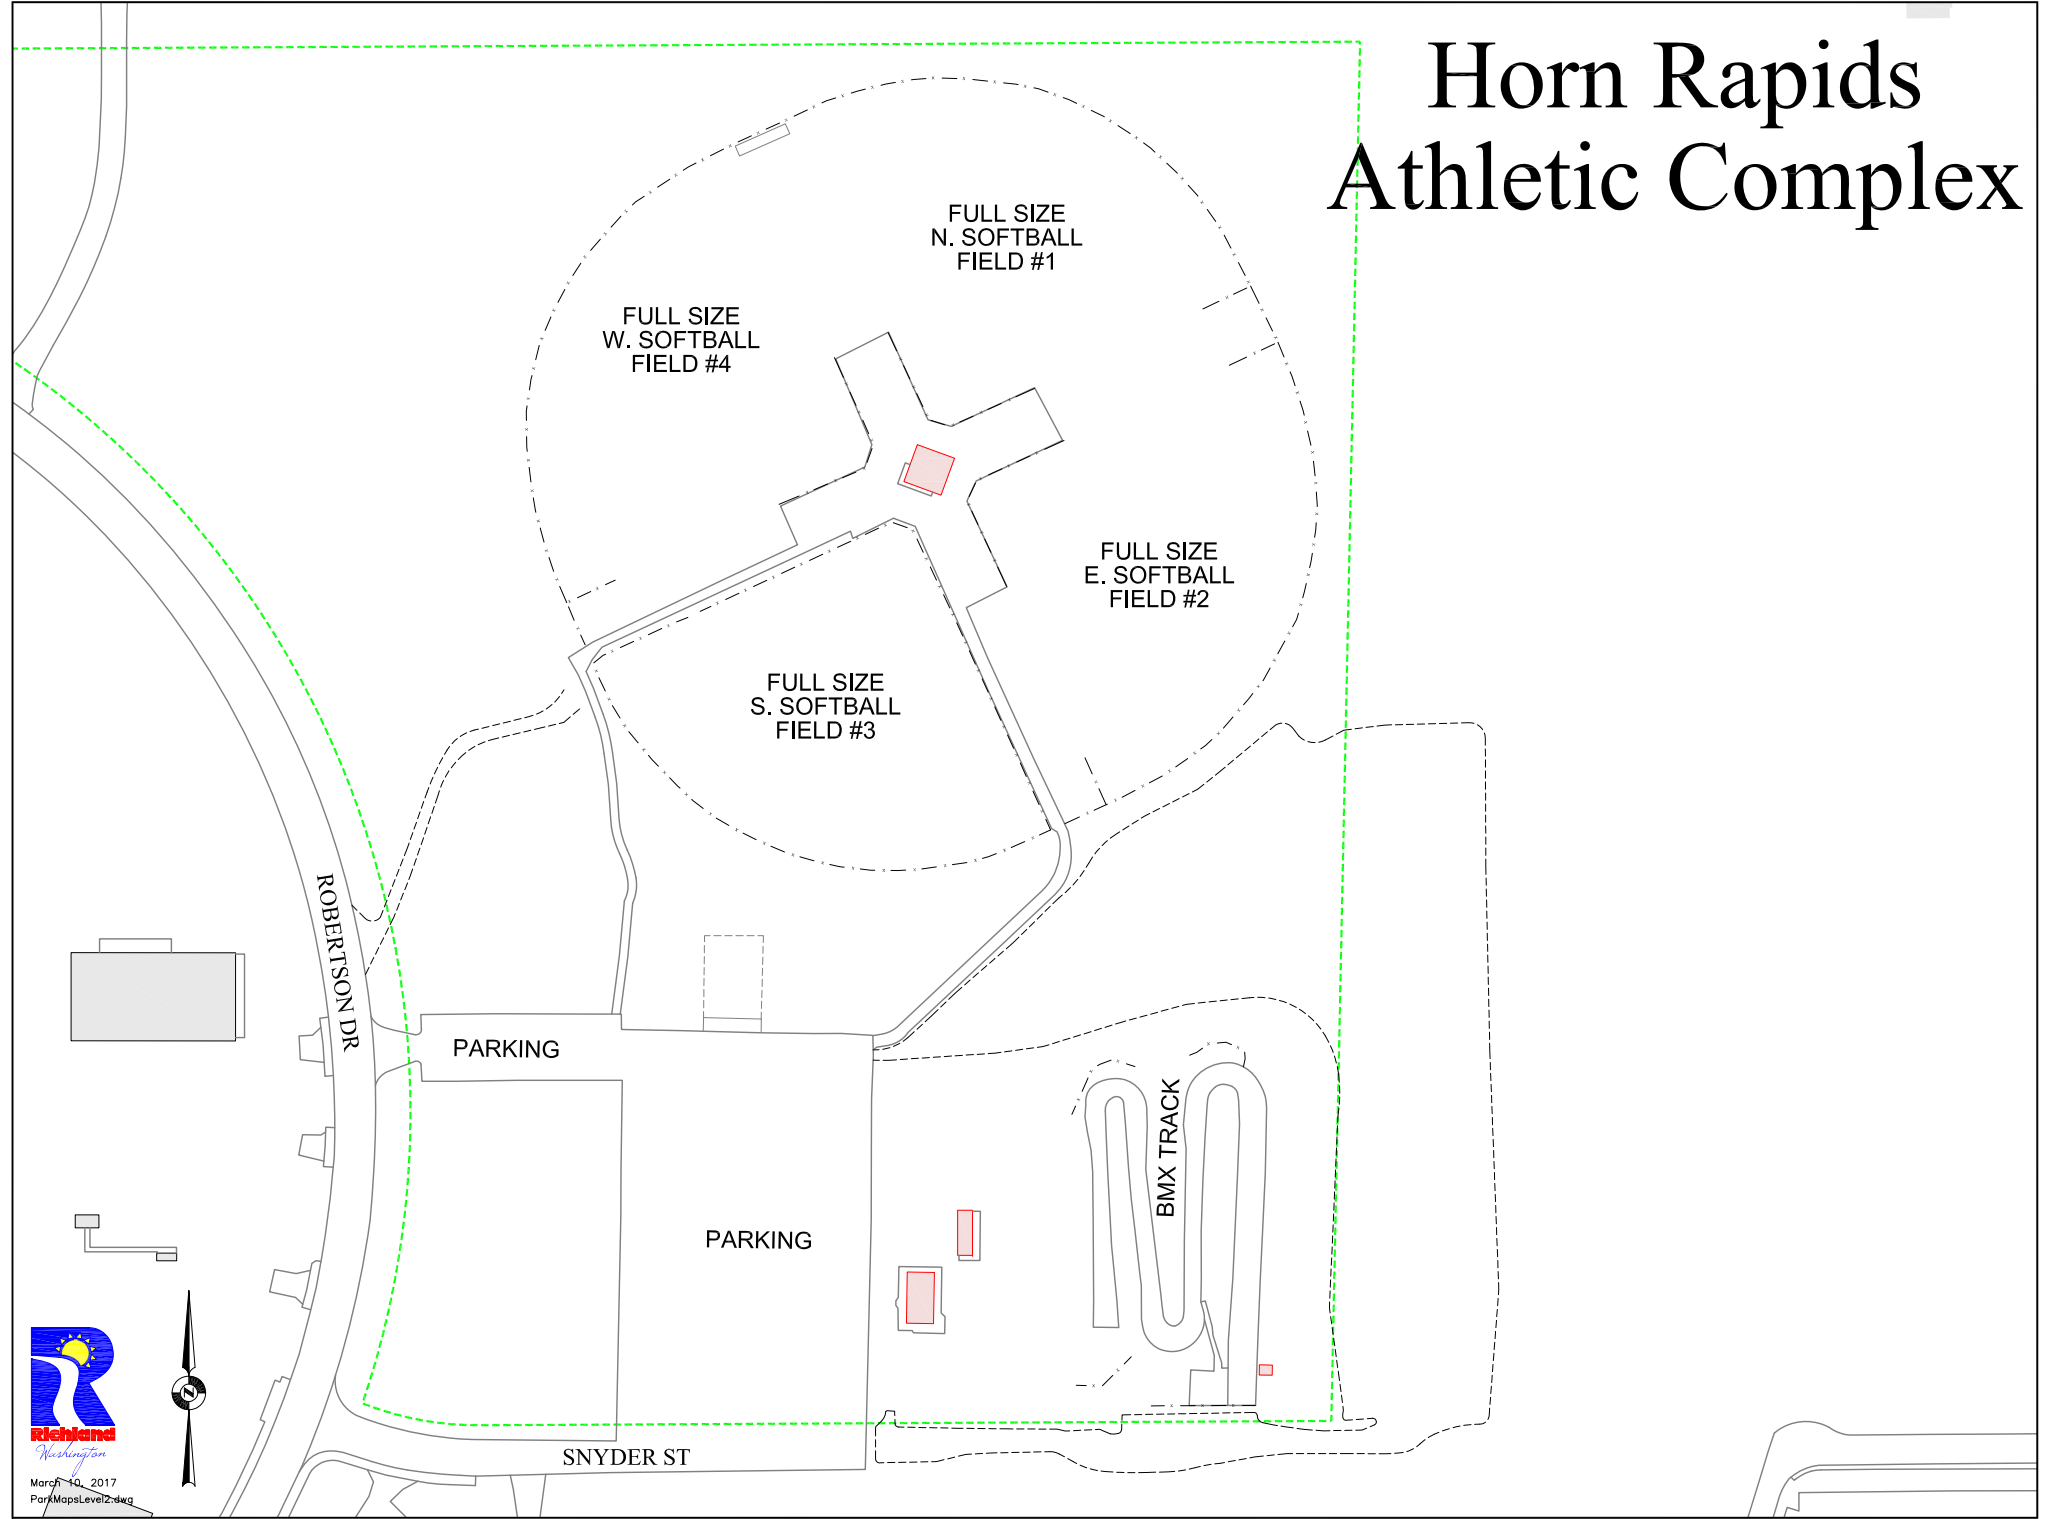

Horn Rapids Athletic Complex

March 10, 2017
ParkMapsLevel2.dwg

ROBERTSON DR

PARKING

RV PARKING

PARKING

BMX TRACK

SNYDER ST

Facilities Include

10-12 RV Parking Stalls
NO Electrical Hook up's

Horn Rapids Athletic Complex RV Parking

March 23, 2017
RVParking.dwg